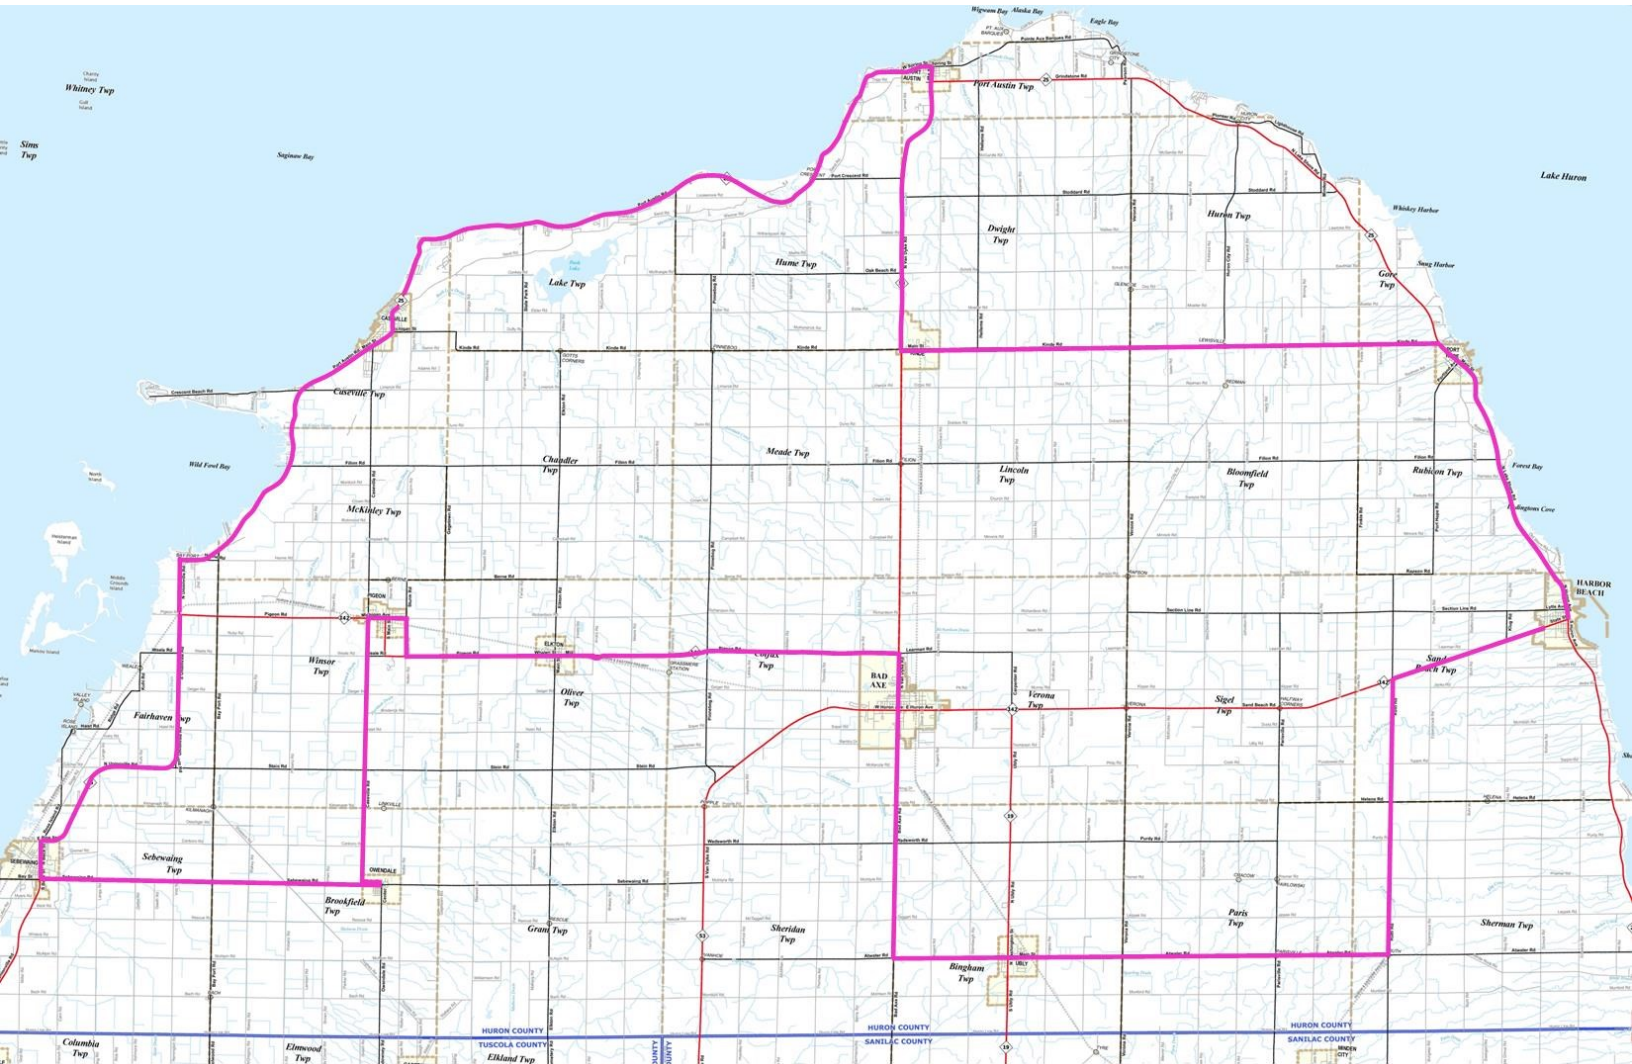

TRUCK CARAVAN ROUTE

— = Route

Start at Harbor Beach City Hall, proceed west on M-142/Sandbeach Road, to Ruth Road, south to Ruth, turn west on Atwater Road through Ubyly, turn north on Bad Axe Road, through Bad Axe, turn west on M-142/Pigeon Road through Elkton, north on Sturm Road, west on Michigan Avenue through Pigeon to Caseville Road, turn south on Caseville Road, turn east on Sebewaing Road into Owendale, turn around and head west on Sebewaing Road to Sebewaing, turn north on M-25, through Bay Port, Caseville and Port Austin, turn south at light in Port Austin (M-53) to Kinde Road, east through Kinde to M-25, south on M-25 through Port Hope, and into Harbor Beach for Lighted Parade.