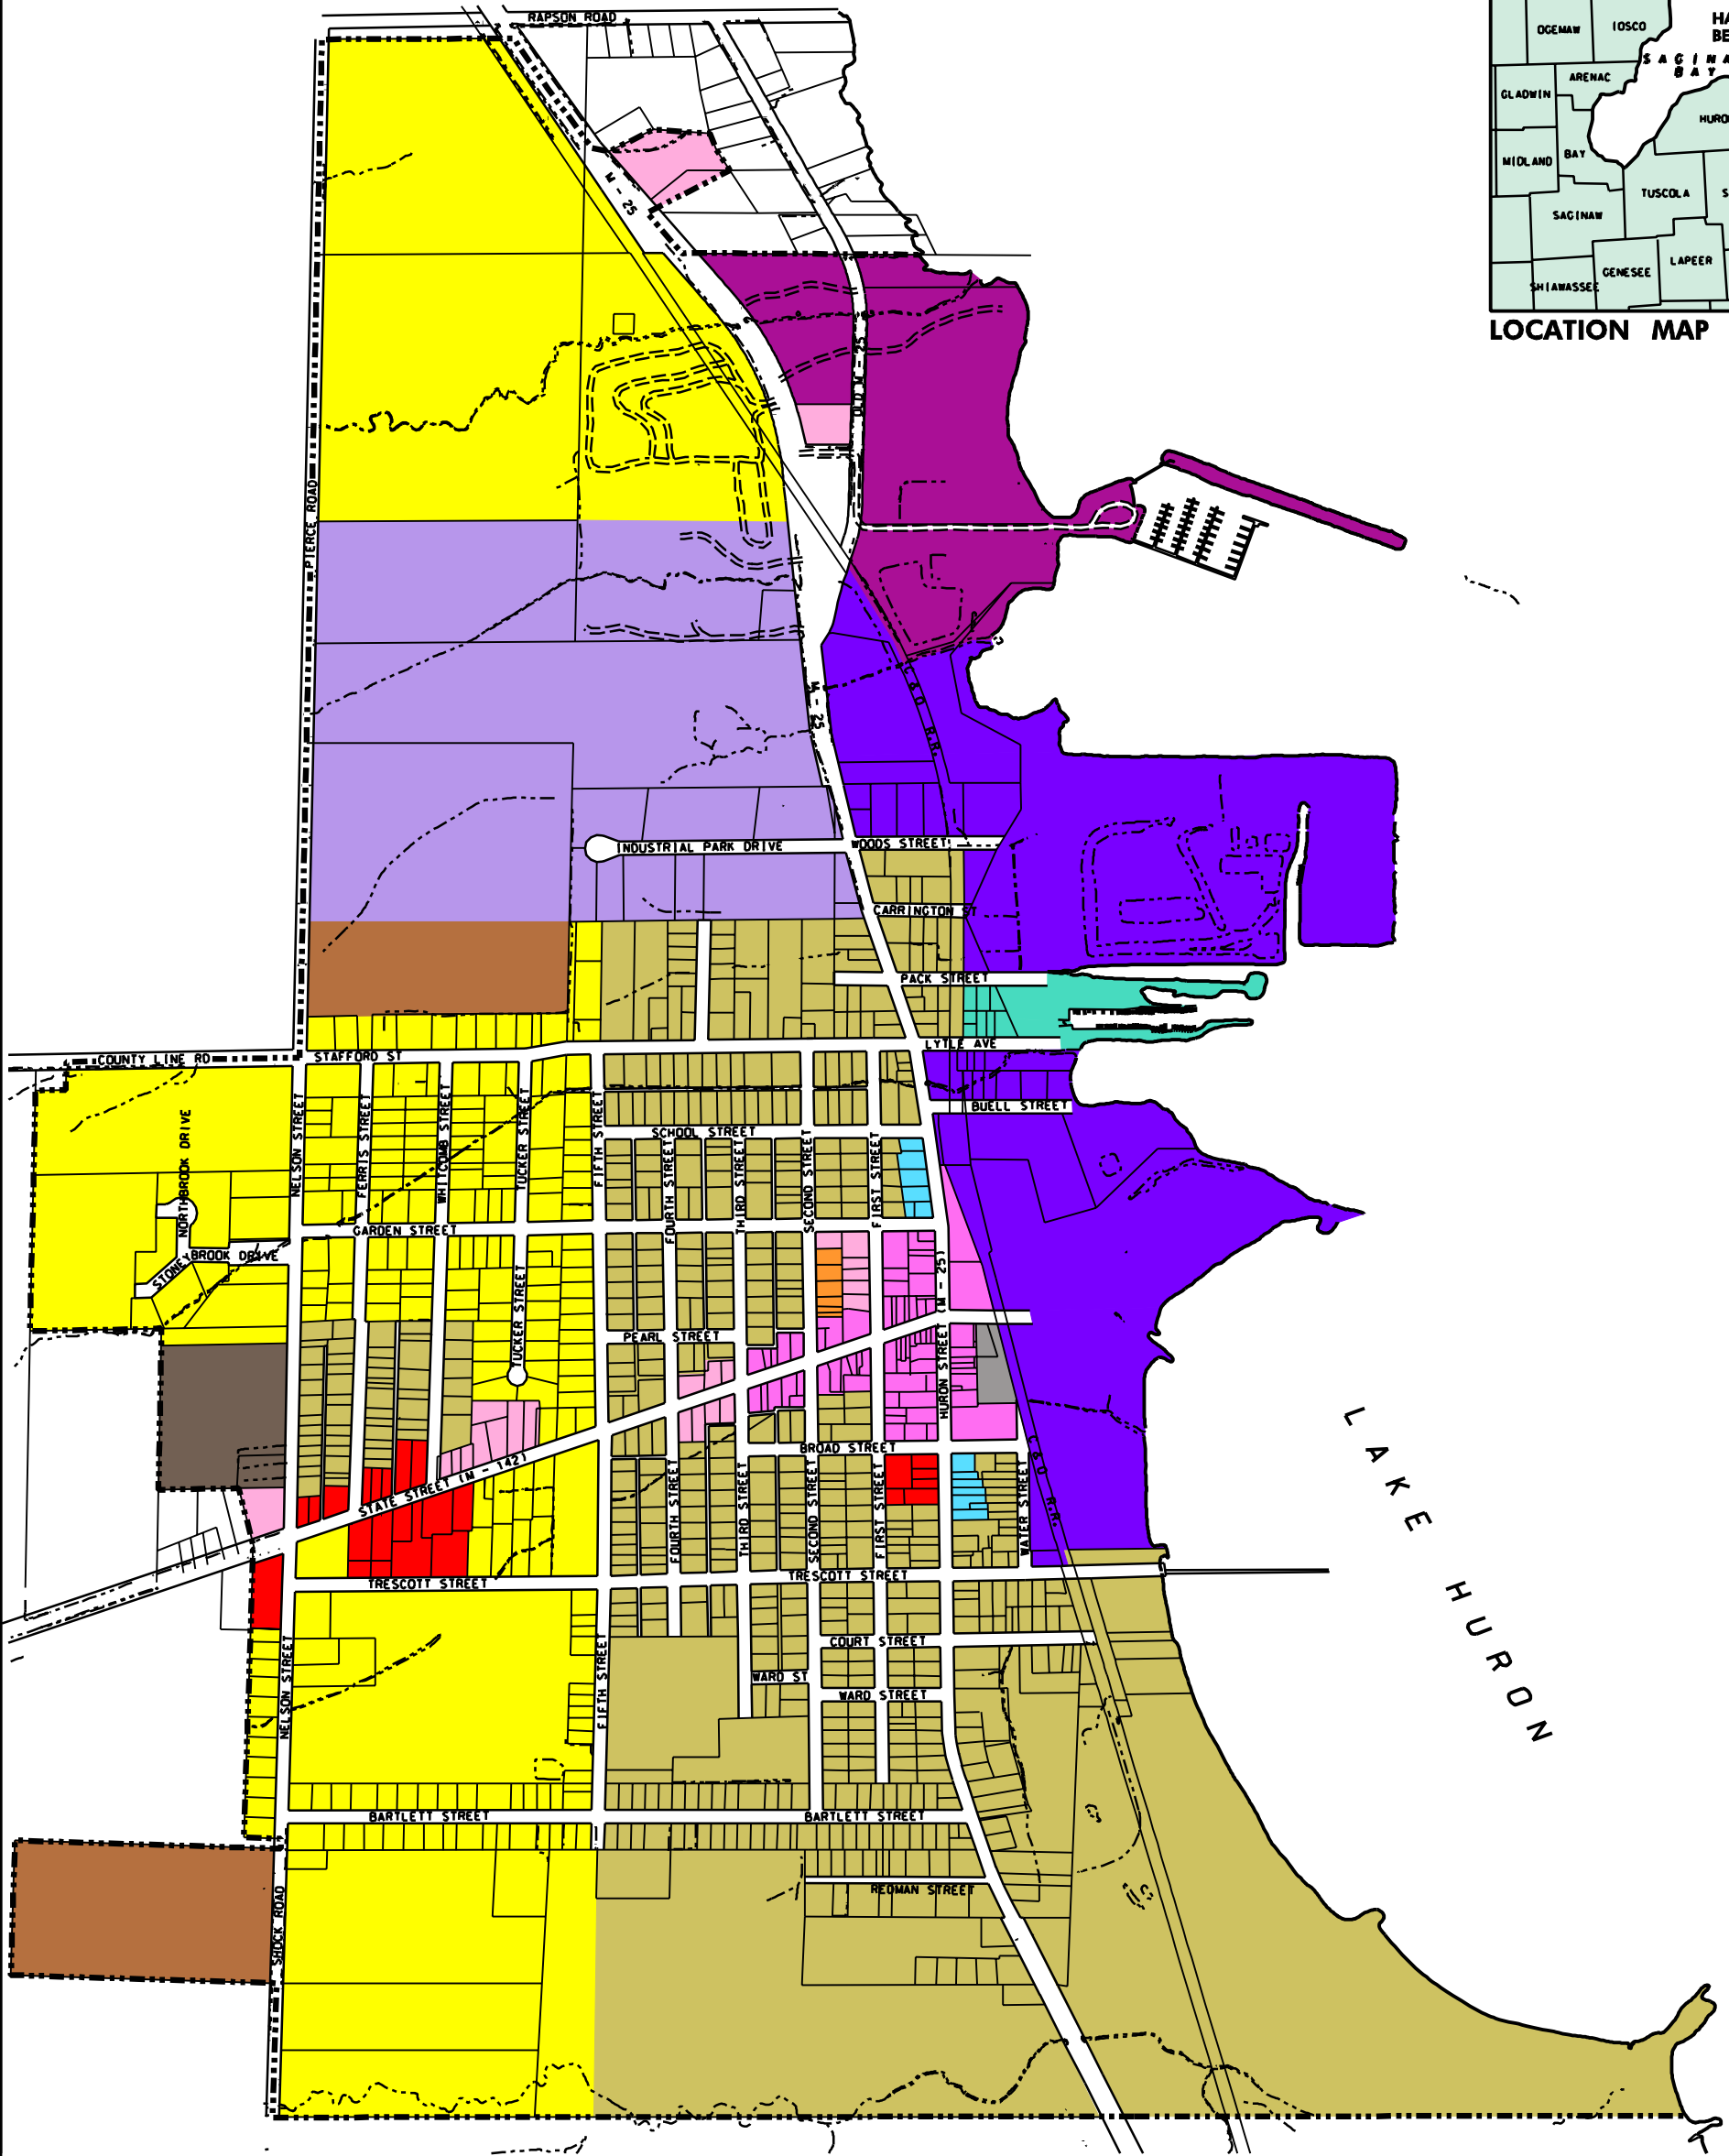

LOCATION MAP

- | | | | | | |
|--|---|---|--|---|------------------------------------|
|  | ONE-FAMILY RESIDENTIAL DISTRICT |  | OFFICE SERVICE DISTRICT |  | LIGHT INDUSTRIAL DISTRICT |
|  | ONE-FAMILY RESIDENTIAL DISTRICT |  | LOCAL BUSINESS DISTRICT |  | GENERAL INDUSTRIAL DISTRICT |
|  | TWO-FAMILY RESIDENTIAL DISTRICT |  | GENERAL BUSINESS DISTRICT |  | WATERFRONT MARINA DISTRICT |
|  | MULTIPLE-FAMILY RESIDENTIAL DISTRICT |  | PLANNED RESORT-WATERFRONT BUSINESS DISTRICT |  | VEHICULAR PARKING DISTRICT |
|  | MOBILE HOME PARK DISTRICT |  | CENTRAL BUSINESS DISTRICT | | |

ZONING DISTRICTS MAP

HARBOR BEACH, HURON COUNTY, MICHIGAN